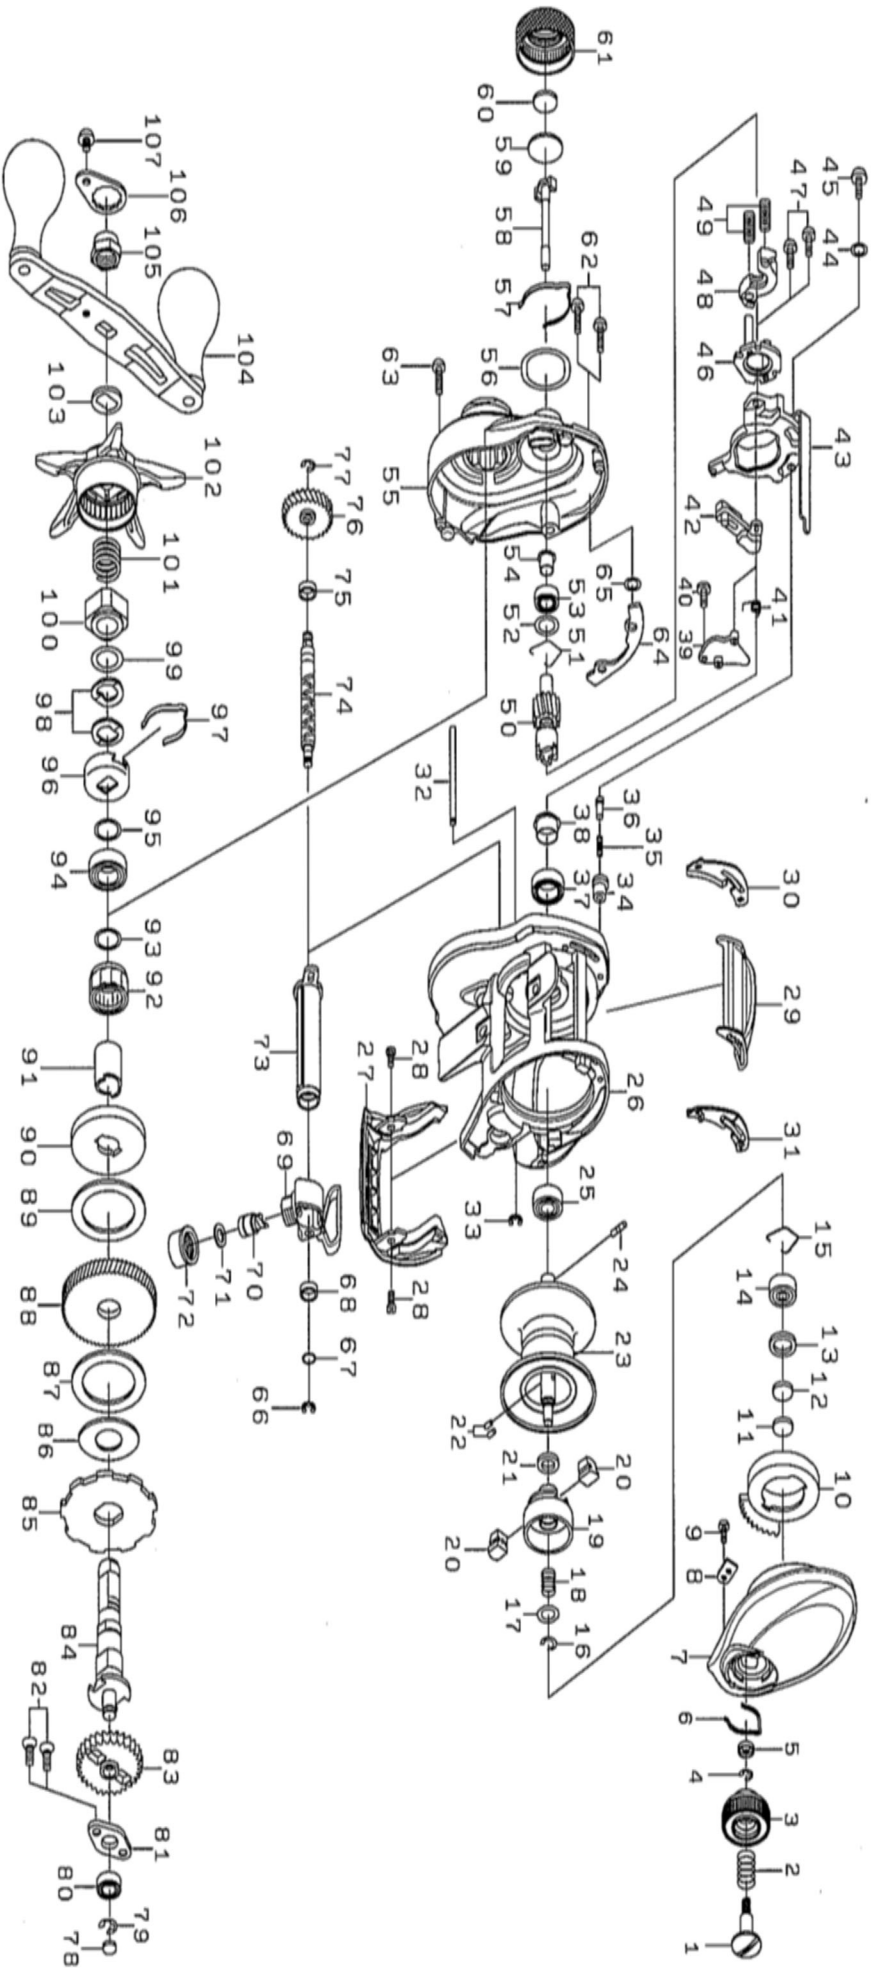

ZILLION HD 100HSL

Please quote by part number, not key number when ordering
spares@daiwaaustralia.com.au PH: 02 8644 8644

Please quote by part number, not key number when ordering
spares@daiwaaustralia.com.au PH: 02 8644 8644

ZILLION HD 100HSL

Key No.	Part Number	Description	Key No.	Part Number	Description
1	6H930401	Screw(A)	59	6H161001	Spacer(F)
2	6E167101	Spring(A)	60	6B175503	Spacer(G)
3	6H930220	Brake dial	61	6J097403	Cast control cap
4	6B339801	Brake dial Retainer(A)	62	6G040822	Left side plate screw(A)
5	6F637701	Brake dial washer	63	6G040821	Left side plate screw(B)
6	6H663401	Brake click spring(A)	64	6J044502	Plate(B)
7	6J265901	Right side plate	65	6H770601	"O"ring(B)
8	6H915501	Brake dial Retainer(B)	66	63205901	Retainer(B)
9	6G939301	Screw(B)	67	6B411700	Washer(C)
10	6J045701	Magnet holder	68	6G720001	Worm shaft spacer
11	63757400	Spacer(A)	69	6J176602	T-Level wind
12	63757411	Spacer(B)	70	61214212	Line guide pawl
13	6G185101	Spacer(C)	71	63731300	Washer(D)
14	6G511506	Ball bearing(A)	72	6F402801	Line guide nut
15	6F032201	Bearing retainer(A)	73	6H944601	Level wind guard
16-25	6Z022528	Spool assembly	74	6H911702	Worm shaft
26	6J061607	Frame	75	6G469007	Ball bearing(C)
27	6J045203	Front plate	76	6H910501	Worm gear
28	6H455402	Screw(C)	77	6B339801	Retainer(C)
29	6J101601	Clutch lever	78	6G099800	Washer(E)
30	6H915701	Spacer(D)	79	63208002	Retainer(D)
31	6H915601	Spacer(E)	80	6G538007	Ball bearing(D)
32	6H912101	Stabilizer bar	81	6H928901	Plate(C)
33	6H704101	Retainer(A)	82	6E134509	Screw(F)
34	6H910601	Collar	83	6H912701	Drive shaft gear
35	6H928801	Spring(B)	84	6H911602	Drive shaft
36	6J055201	Pin	85	6H929401	Clutch wheel
37	6G431002	Ball bearing(B)	86	6H661101	Drive shaft washer (A)
38	6H266601	Ball bearing collar(A)	87	6H661001	Drive shaft washer (B)
39	6H944301	Plate(A)	88	6J076601	Drive gear
40	6H294101	Screw(D)	89	6H452601	Drive shaft washer (C)
41	6H473301	Clutch cam spring	90	6H913201	Key washer
42	6J221501	Clutch trip lever	91	6G545001	Gear shaft collar
43	6H944001	Clutch cam	92	6G819801	Roller clutch
44	6H159201	Washer(A)	93	6B553801	Washer(F)
45	63522501	Screw(E)	94	6G431002	Ball bearing(E)
46	6H659101	Clutch cam plate	95	6B553802	Washer(G)
47	6B032904	Clutch cam screw	96	6F028203	Click leaf spring holder
48	6H944401	Yoke	97	6F032401	Click leaf spring
49	6J055301	Yoke spring	98	61508901	Drag spring washer
50	6J076501	Pinion gear	99	6H929501	Washer(H)
51	6H160801	Bearing retainer(B)	100	6J141002	Nut
52	6J073501	Washer(B)	101	6J011901	Spring(C)
53	6J019301	Ball bearing MAGSEALED	102	6J140001	Star drag
54	6H159502	Ball bearing collar(B)	103	6F576601	Handle collar
55	6J265801	Left side plate	104	6J265201	Handle assembly
56	6H157002	"O"ring(A)	105	6G793313	Handle nut
57	6H160901	Brake click spring(B)	106	6H834504	Handle plate
58	6H159601	Pinion shaft	107	63538301	Handle screw